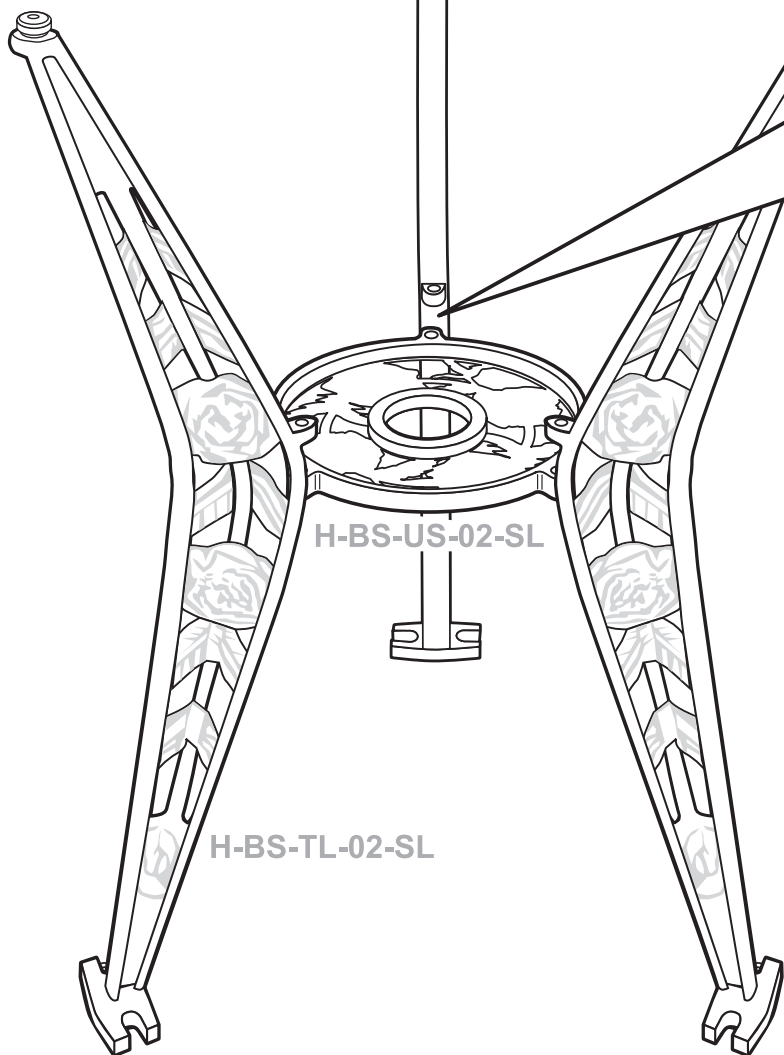

# ROSE

H-1-ROSE-TBLONE-SL

Lazy Susan

# 1

H-M8-35MM-BOLT  
9x

H-M8-NUT-CAP-SL  
9x

H-M8-NUT  
9x

H-M8-WASHER  
9x

H-M8-SPRING-WASH  
9x

# 2

H-M8-BIST-TABLE-FEET

# 3x

**3**

**3x**

H-BS-TT-02-SL